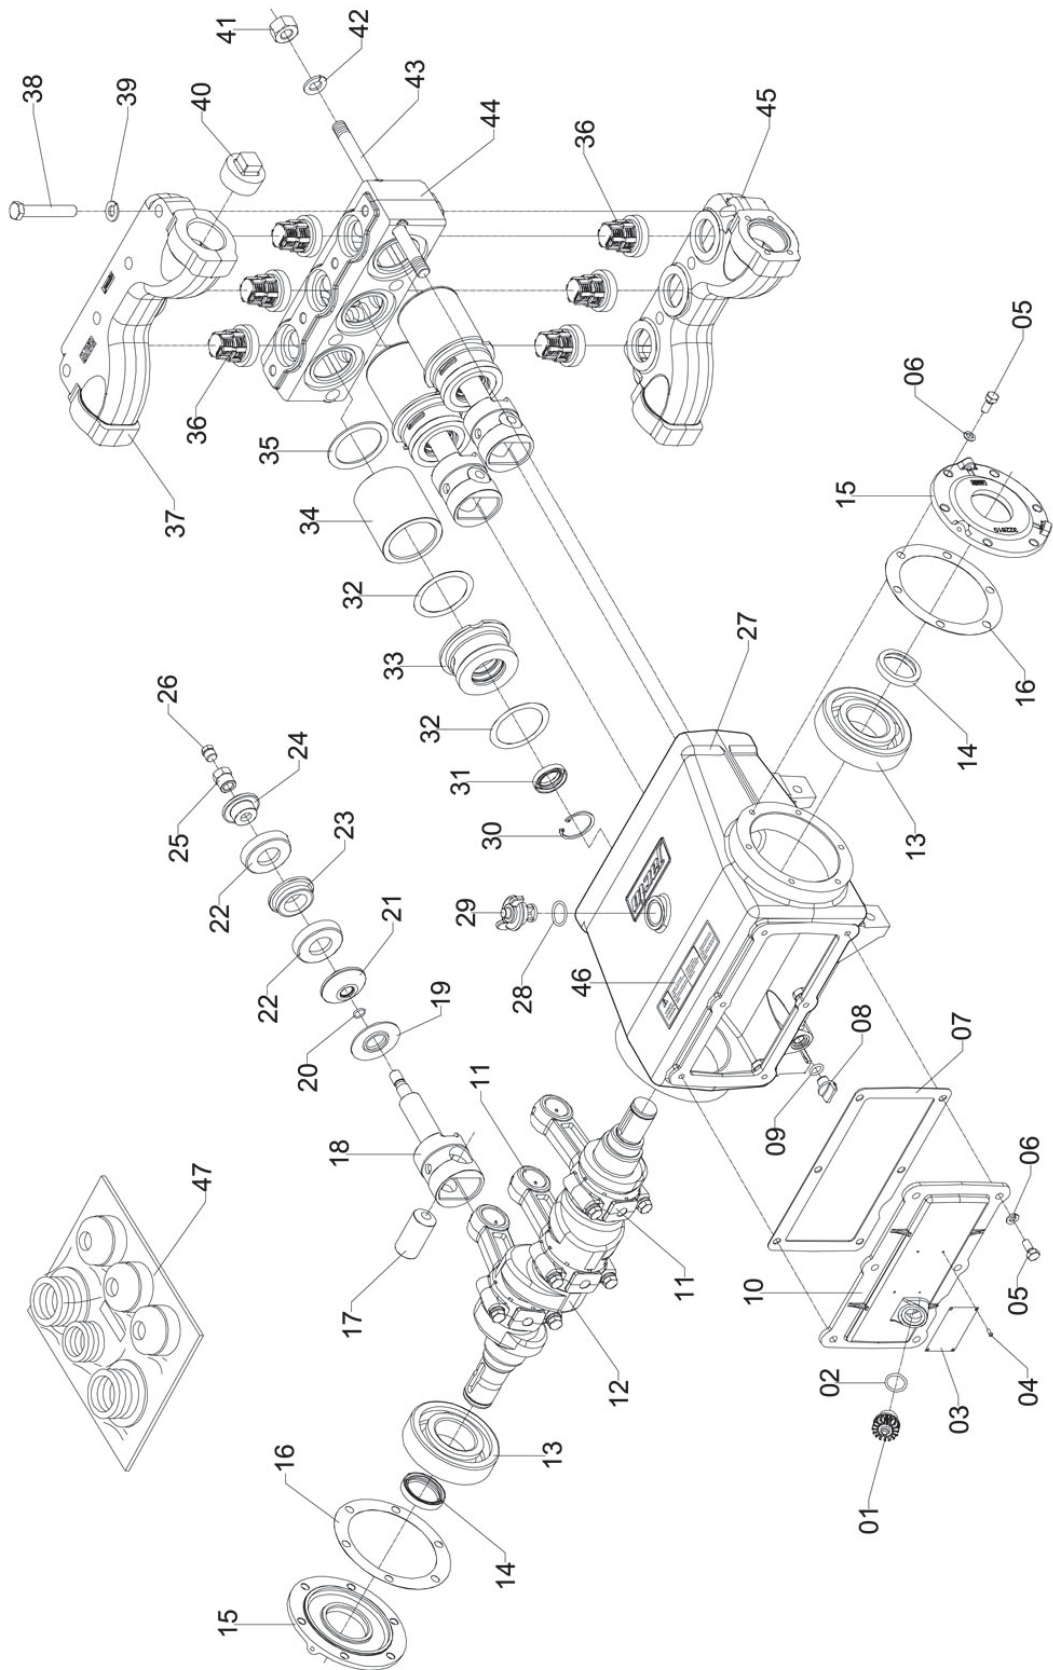

PUMP JP-190 ASSEMBLY

B-117

PUMP JP-190 ASSEMBLY

Continuation

Item	CODE	DESCRIPTION	Qty.	Item	CODE	DESCRIPTION	Qty.
00	694315	Pump JP-190 assembly	1				
01	213736	Plug 1/2" BSP	1				
02	210146	O-ring OR1-117	1				
03	1159487	Identification plate "Engraved"	1				
04	109587	Round head rivet	4				
05	663153	Hex. bolt 5/16" - 18 UNC x 3/4"	18				
06	519736	Lock washer M8	18				
07	322834	Packing 132 x 262 x 1.59	1				
08	520775	Drain plug 1/4" BSP	1				
09	325290	O-ring OR1-112	1				
10	322776	Pump cover	1				
11	038778	Connecting rod assembly	3				
12	240838	Crankshaft	1				
13	325506	Bearing 6310	2				
14	323170	Retainer 01920	2				
15	322610	Bearing flange	2				
16	322883	Packing 110 x 145 x 0.4	2				
17	322909	Connecting rod shaft	3				
18	322933	Guide with rode	3				
19	322842	Scraper ring	3				
20	120071	O-ring ORI - 015	3				
21	585604	Piston cup base	3				
22	581363	Piston cup	6				
23	585588	Piston cup spacer	3				
24	585596	Piston cup fastener	3				
25	585612	Hex. nut 1/2" UNF (stainless)	3				
26	585638	Locking screw 1/2" UNF x 15 (stainless)	3				
27	322669	Pump body	1				
28	012724	O-ring ORI-119	1				
29	328542	Plug w 3/4" BSP	1				
30	916775	Snap ring for hole w 40	3				
31	323188	Retainer 72	3				
32	322867	Packing	6				
33	322826	Sleeve guide	3				
34	322925	Sleeve (alumina)	3				
35	322875	Seal washer	3				
36	587378	Valve for pump w 24 - model "D"	6				
37	044487	Valves cover	1				
38	429258	Screw 1/2" - 13 UNC x 3" - stainless steel	8				
39	908582	Lock washer 1/2"	8				
40	427948	Plug w 1.1/2" BSP	2				
41	916734	Hex. nut 5/8" - 11 UNC	4				
42	764142	Lock washer M16	4				
43	322891	Stud bolt 5/8" - 11 UNC x 240 - stainless steel	4				
44	322735	Pump head	1				
45	328799	Valves cover (suction)	1				
46	959957	Sticker: "Keep oil on level"	1				
47	692491	Repair kit VIII	1				
	824201	Lubricating oil - Texaco	1				